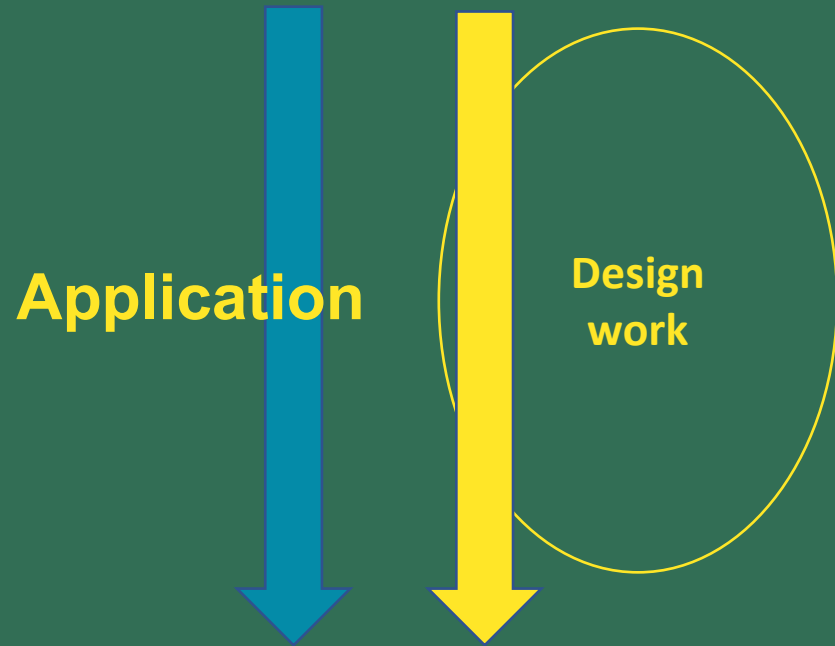

Co-Operation Models

Start-up or SME

Start-up or SME

IoT Forge Co-operation

IoT Forge Co-operation