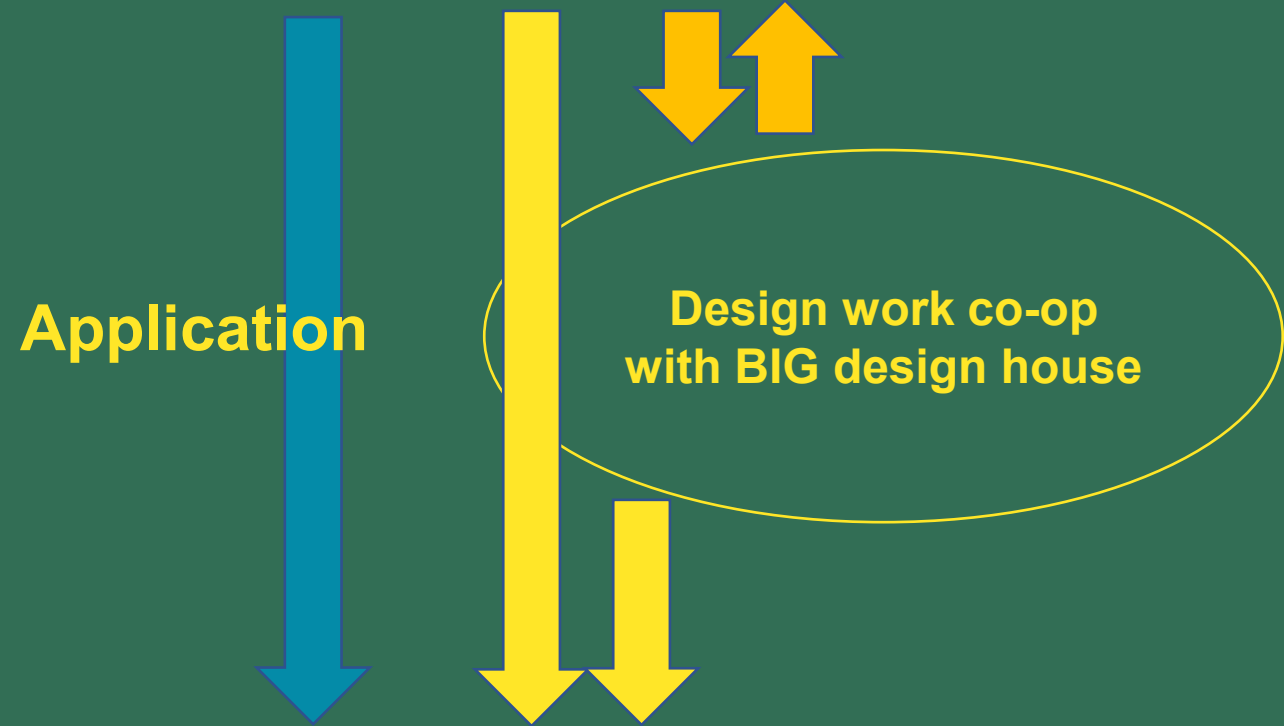

Co-Operation Models

Start-up or SME

Start-up or SME

IoT Forge Co-operation

IoT Forge Co-operation